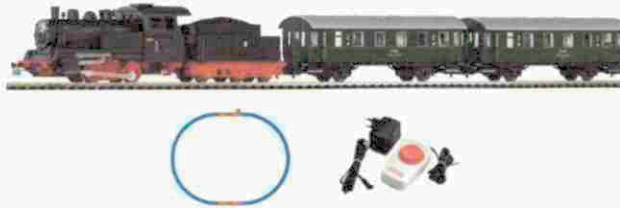

EU DECLARATION OF CONFORMITY

Producer:

PIKO Spielwaren GmbH
Lutherstrasse 30
96515 Sonneberg

Type / batch / serial / model number of the product

No.: 97933

Desc.: Starter Set Passenger Train with Steam loco PKP, PIKO A-Track with Railbed

EAN: 4015615979333

Product photo:

Content:

1 x Steam Loco with tender, 2 x Passenger car, 1 x 55401 Straight track with roadbed 231mm (9 in.), 12 x 55412 curved track R2 with roadbed (16 ½ in.), 1 x 55406 Straight track 231 mm (9 in.) with terminal connection clip, 1 x 55447 Socket for connection clip, 1 x 55270 Terminal connection clip, 1 x power supply, 1 x speed control, 1 x Operating manual
Age recommendation: 14 years and older

Applied technical standards and specifications:

2006/42/EC	Machinery Directive
2011/65/EU & EU No. 2015/863	RoHS
DIN EN IEC 55014-1: 2021	Electromagnetic compatibility (EMC): Emission
DIN EN IEC 55014-2: 2021	Electromagnetic compatibility (EMC): Immunity
EN 61000-3-2: 2019	Limits for harmonic current emissions
EN 61000-3-3: 2013+A2:2021	Limitation of voltage changes

We hereby declare that the product described above, in its design and construction as well as in the version we have put on the market, corresponds to the basic safety, health and compatibility requirements of the above-mentioned guidelines.

Legally binding signature:

Technical Manager, Günther Heilmann

Location, Date

Sonneberg 2023-05-06